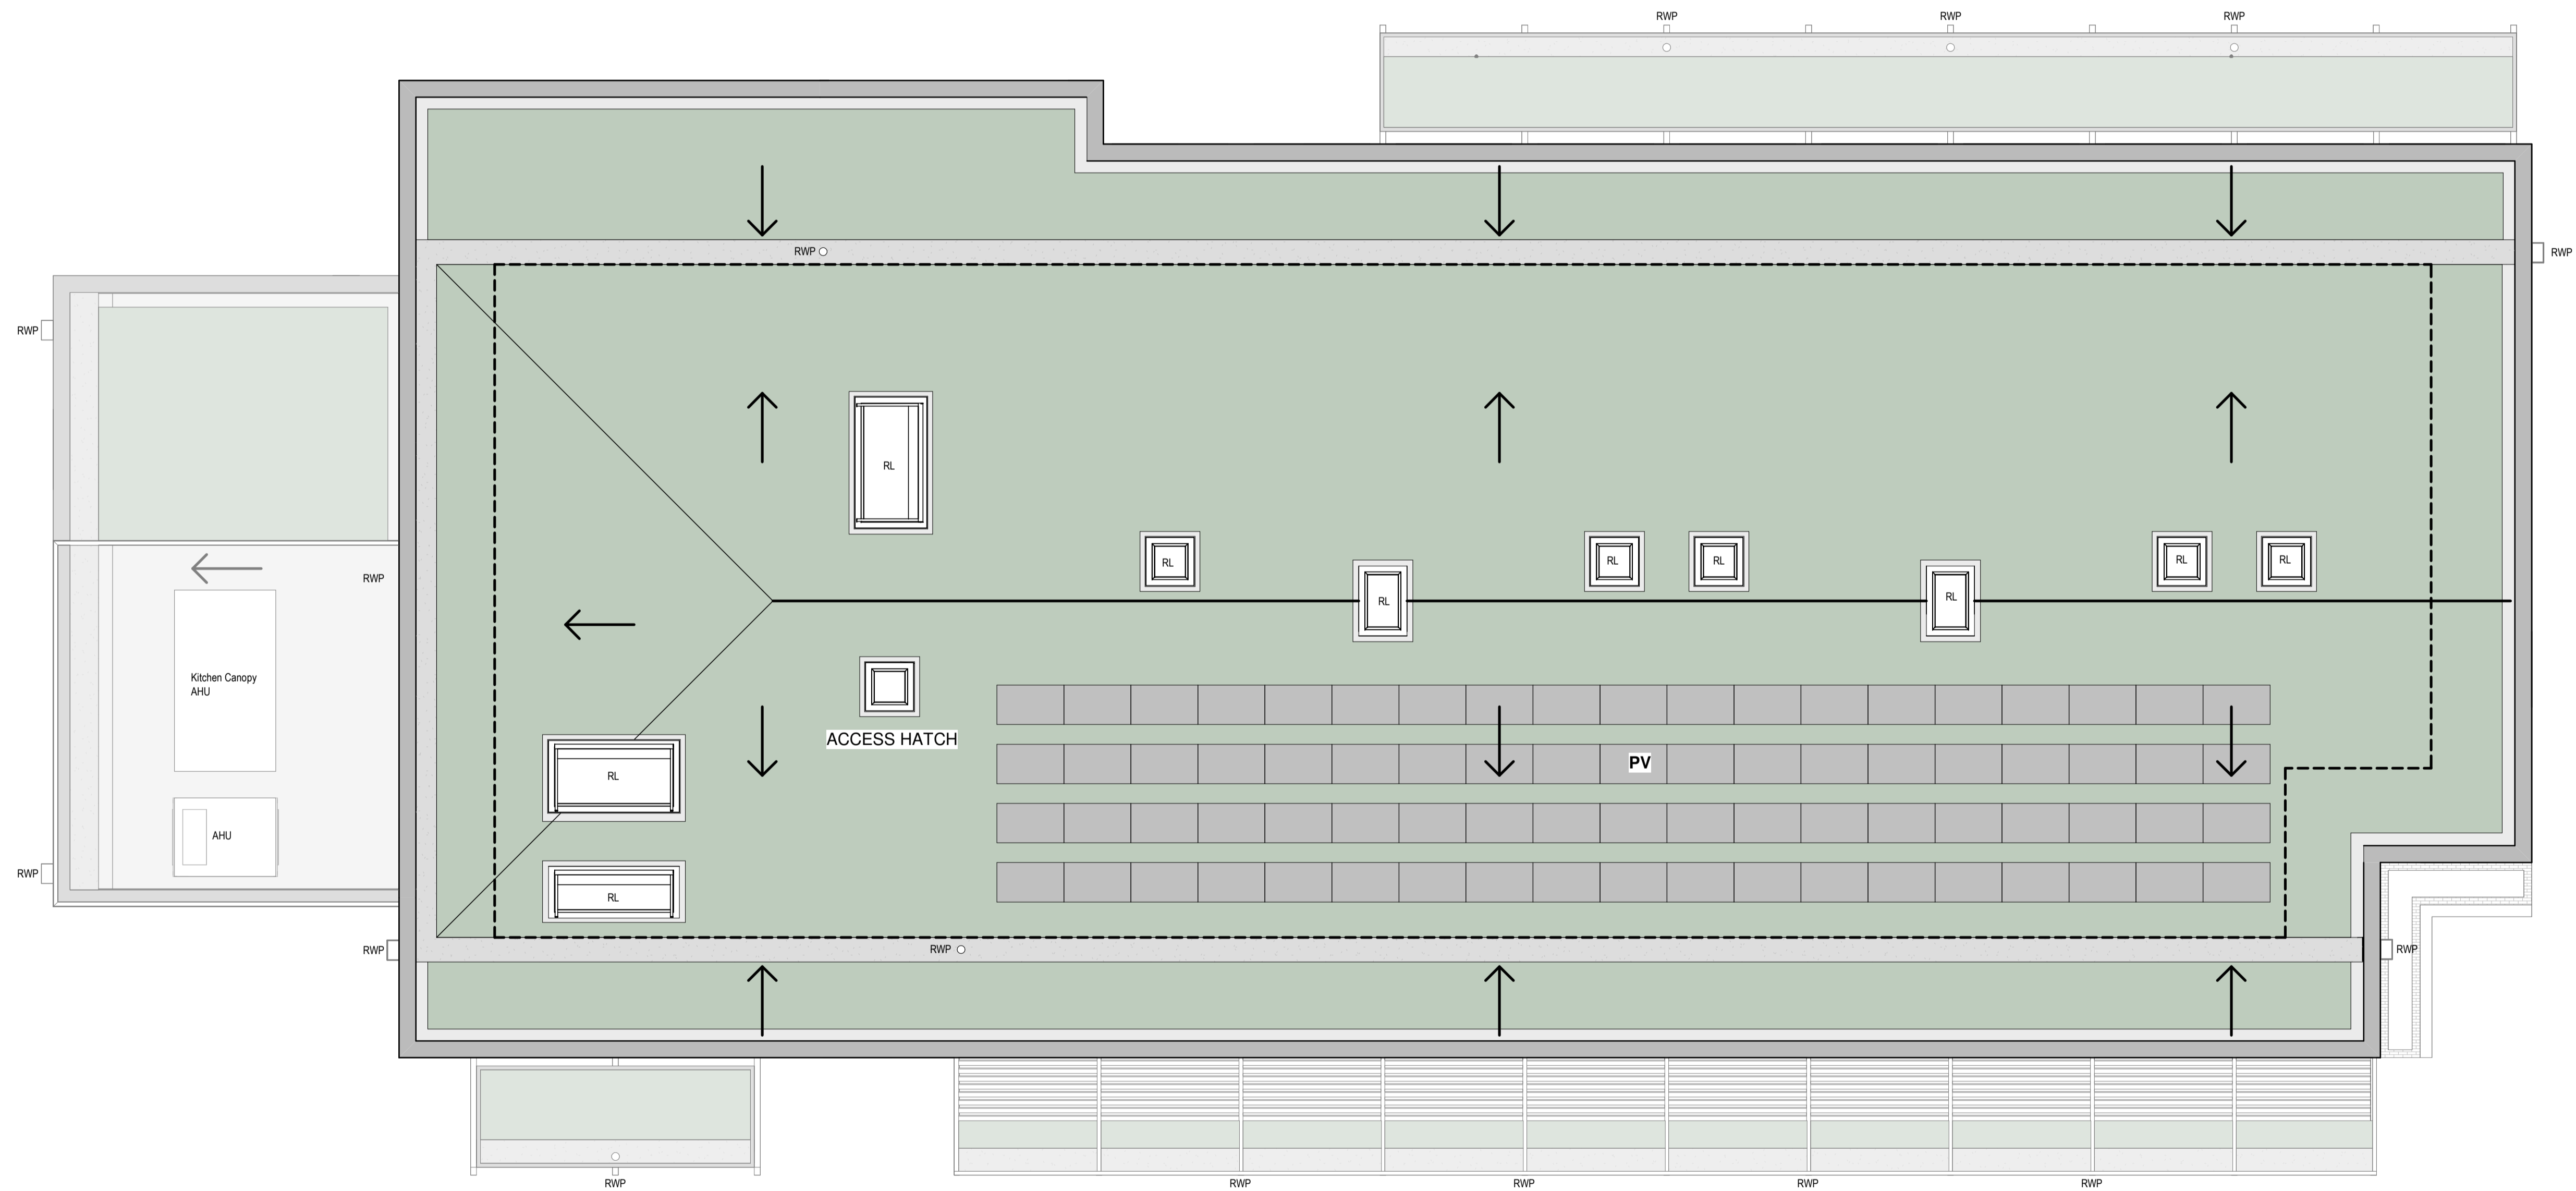

**Hounsme Fields
2FE Primary School**

Proposed Roof Plan

Legend

- Extensive sedum roof
- Insulated roof
- Aluminium Coping
- Demarkation
- RL** Rooflights
- RWO** Rainwater Outlet
- RWP** Rainwater Pipe
- PV** Photovoltaic Panels

© Crown Copyright and database rights 2020. All rights reserved.
HCC 100019180

PLANNING

As indicated @ A1

P11378-HCC-ZZ-RL-DR-A-202

Roof Plan
1:100